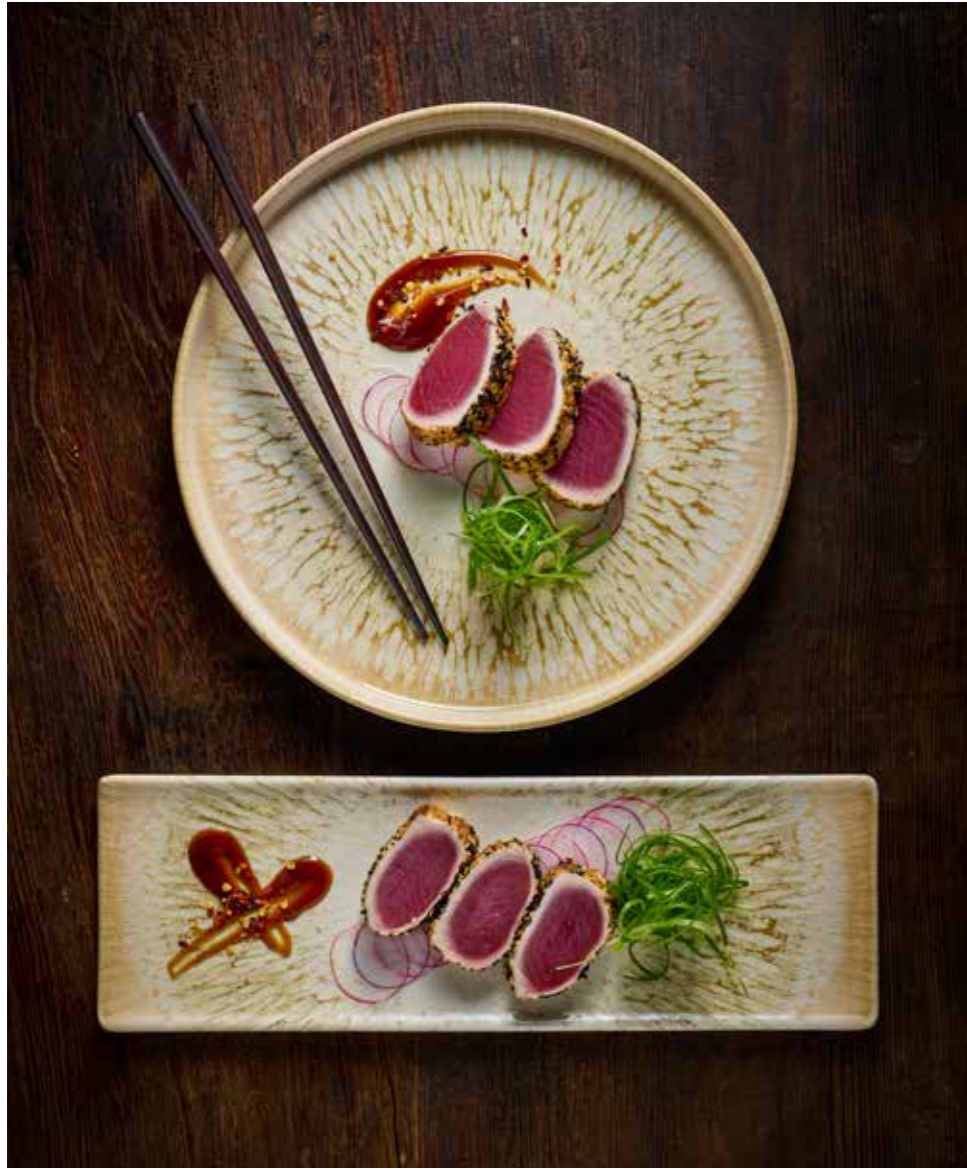

* Pricing Valid Until December 31st 2026

★ Covered by Churchill 5 Year Edge Chip Warranty

Radial Brilliance

The Lumé design evokes an energetic burst of radial light, adding brilliance to dynamic tabletops. Transforming every meal into an experience, Lumé brings drama and a sense of artistry to the table.