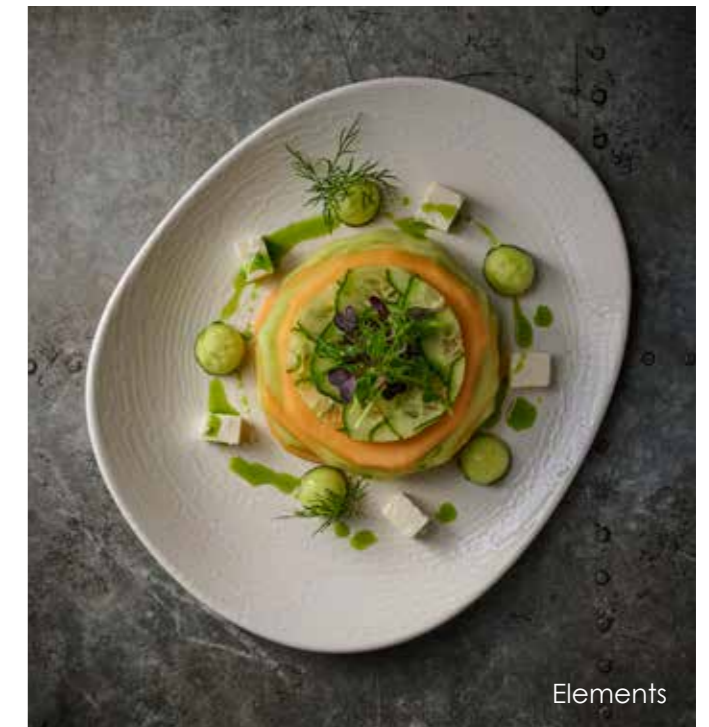

WHAT'S NEW THIS SEASON

Shape Innovation

In Spring 26 we're bringing shape innovation to the table with soft organic Opals in popular designs Inked Tide and Elements. In addition we are launching once-fired Deep Trays in the new Inked Fresco design and Cascade. These are perfect shapes for serving starters, desserts and sharing plates.

Fresco

Heritage Inspired Fresco

Drawing on centuries of ceramic and printmaking history, Inked Fresco features a stylised fish design, a motif used on 18th century ceramics to symbolise prosperity, abundance and good fortune. Evocative of coastal regions that have a strong fishing heritage, Fresco is ideal for Mediterranean, Japanese and Scandinavian cuisines.

Pages 20-23

Elements

Simple and Serene Elements Ice

Subtle and understated, Elements Ice offers the perfect choice for creative expression. Aligned with key colour trends for 2026, including the Pantone Colour of the Year, a soft off-white, it provides a timeless yet contemporary backdrop for food presentation.

Pages 86-87