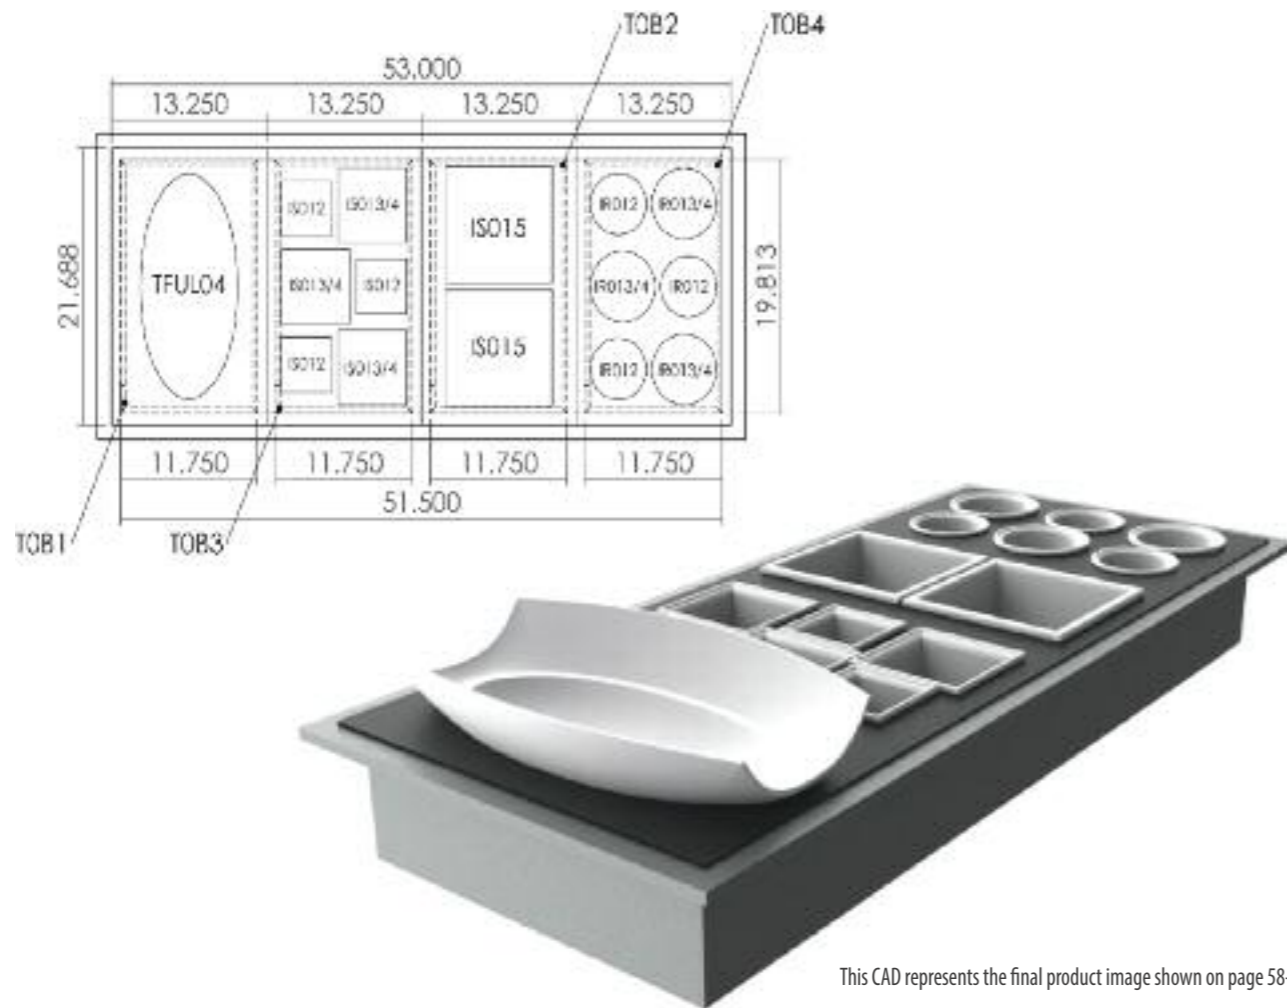

Ordering Custom Tiles is Easy As...

1 Gather Specifications & Complete Well Diagram Form

2 CAD Drawing Generated & Approved

3 Tile & Inserts Produced & Shipped

Please note that there are many different well manufacturers offering a variety of well dimensions. Certain wells might require custom made tiles which are available upon request. Should assistance be required to determine which standard size or custom tiles are best suited, please contact our design department at 1-866-8-Buffer or design@bugambilia.com.

All tiles are available in any of our Classic Collection colors as well as in Stainless Steel. Please make sure that all measurements are accurate as both Standard and Custom tiles are not returnable.

Following are examples of CADs that have been generated.

This CAD represents the final product image shown on page 58-59.