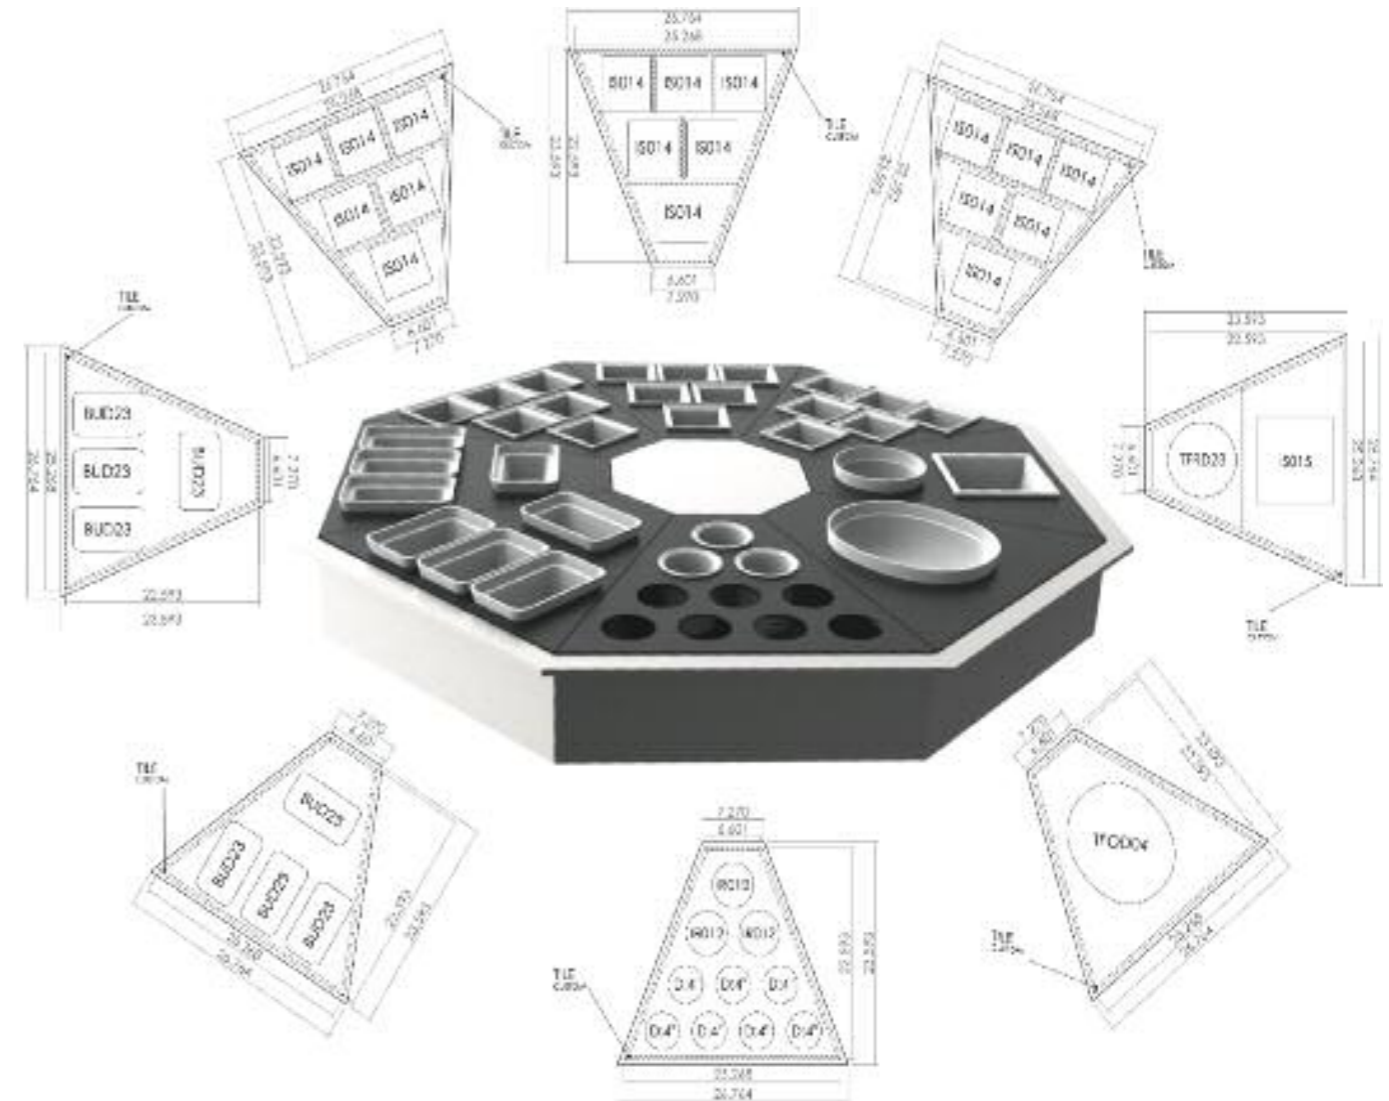

Ordering Custom Tiles is Easy As...

1 Gather Specifications & Complete Well Diagram Form

2 CAD Drawing Generated & Approved

3 Tile & Inserts Produced & Shipped

Please note that there are many different well manufacturers offering a variety of well dimensions. Certain wells might require custom made tiles which are available upon request. Should assistance be required to determine which standard size or custom tiles are best suited, please contact our design department at 1-866-8-Buffer or design@bugambilia.com.

All tiles are available in any of our Classic Collection colors as well as in Stainless Steel. Please make sure that all measurements are accurate as both Standard and Custom tiles are not returnable.

Following are examples of CADs that have been generated.