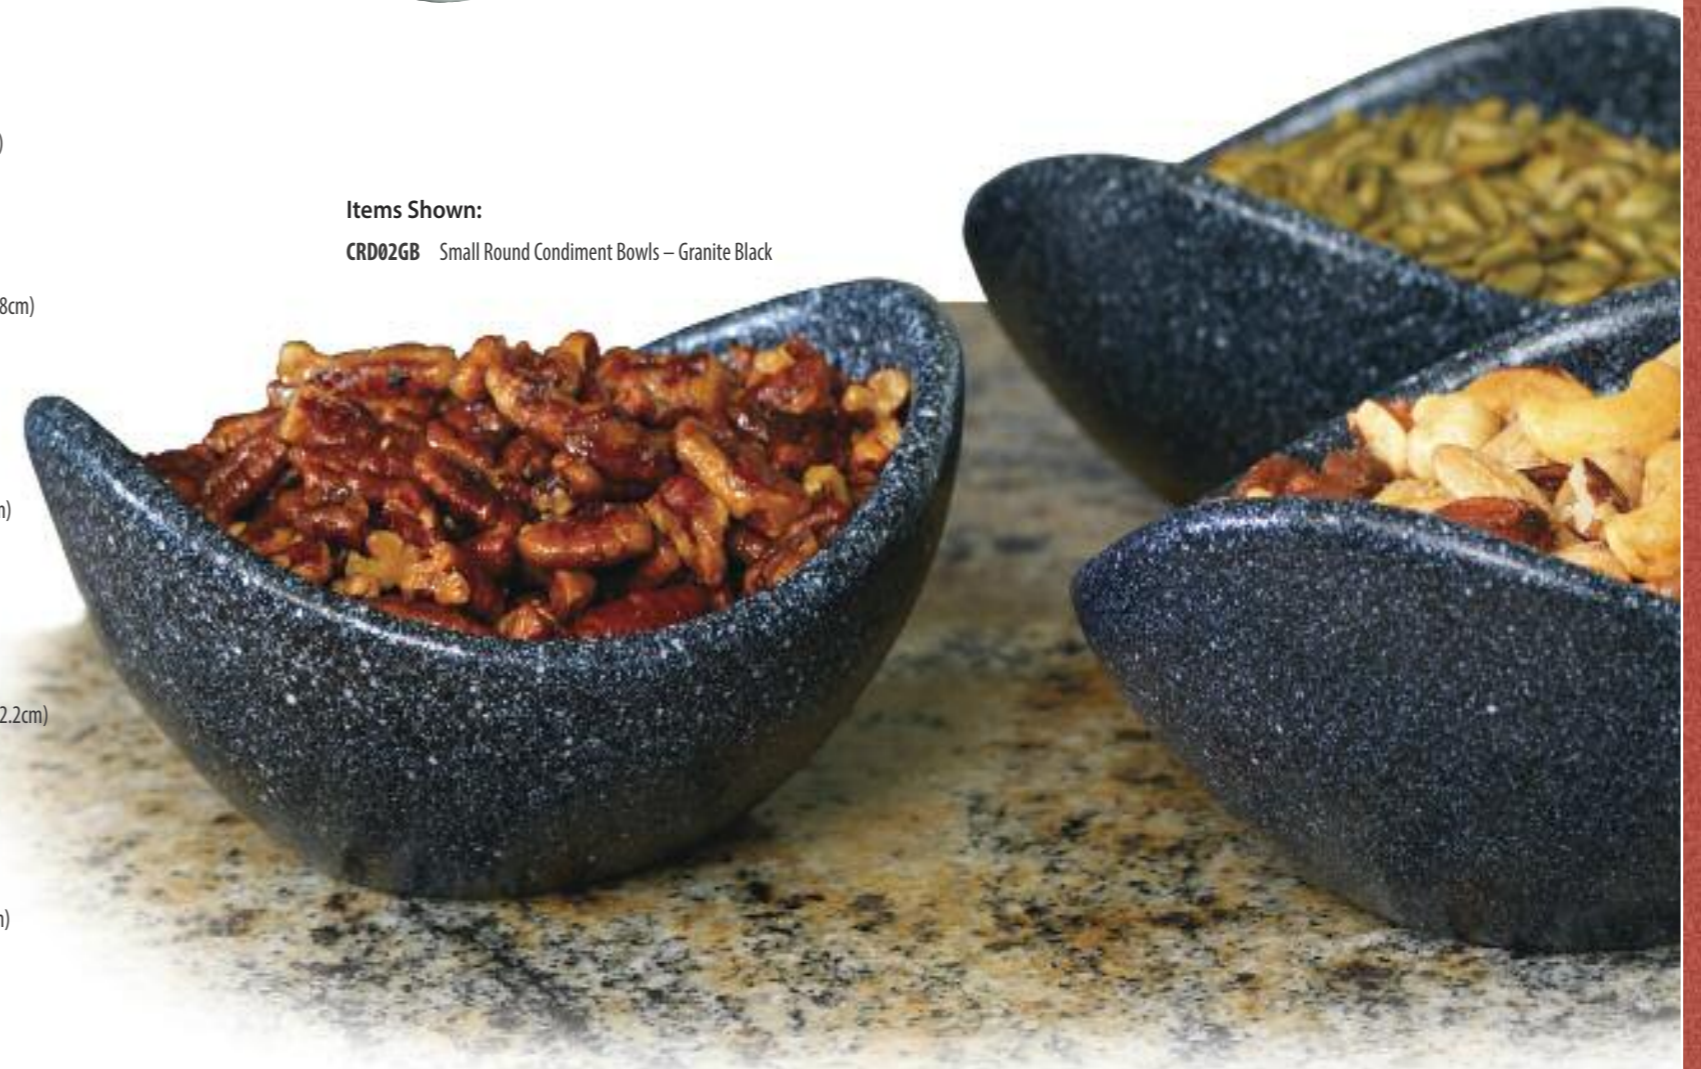

Items Shown:

CRD02GB Small Round Condiment Bowls – Granite Black