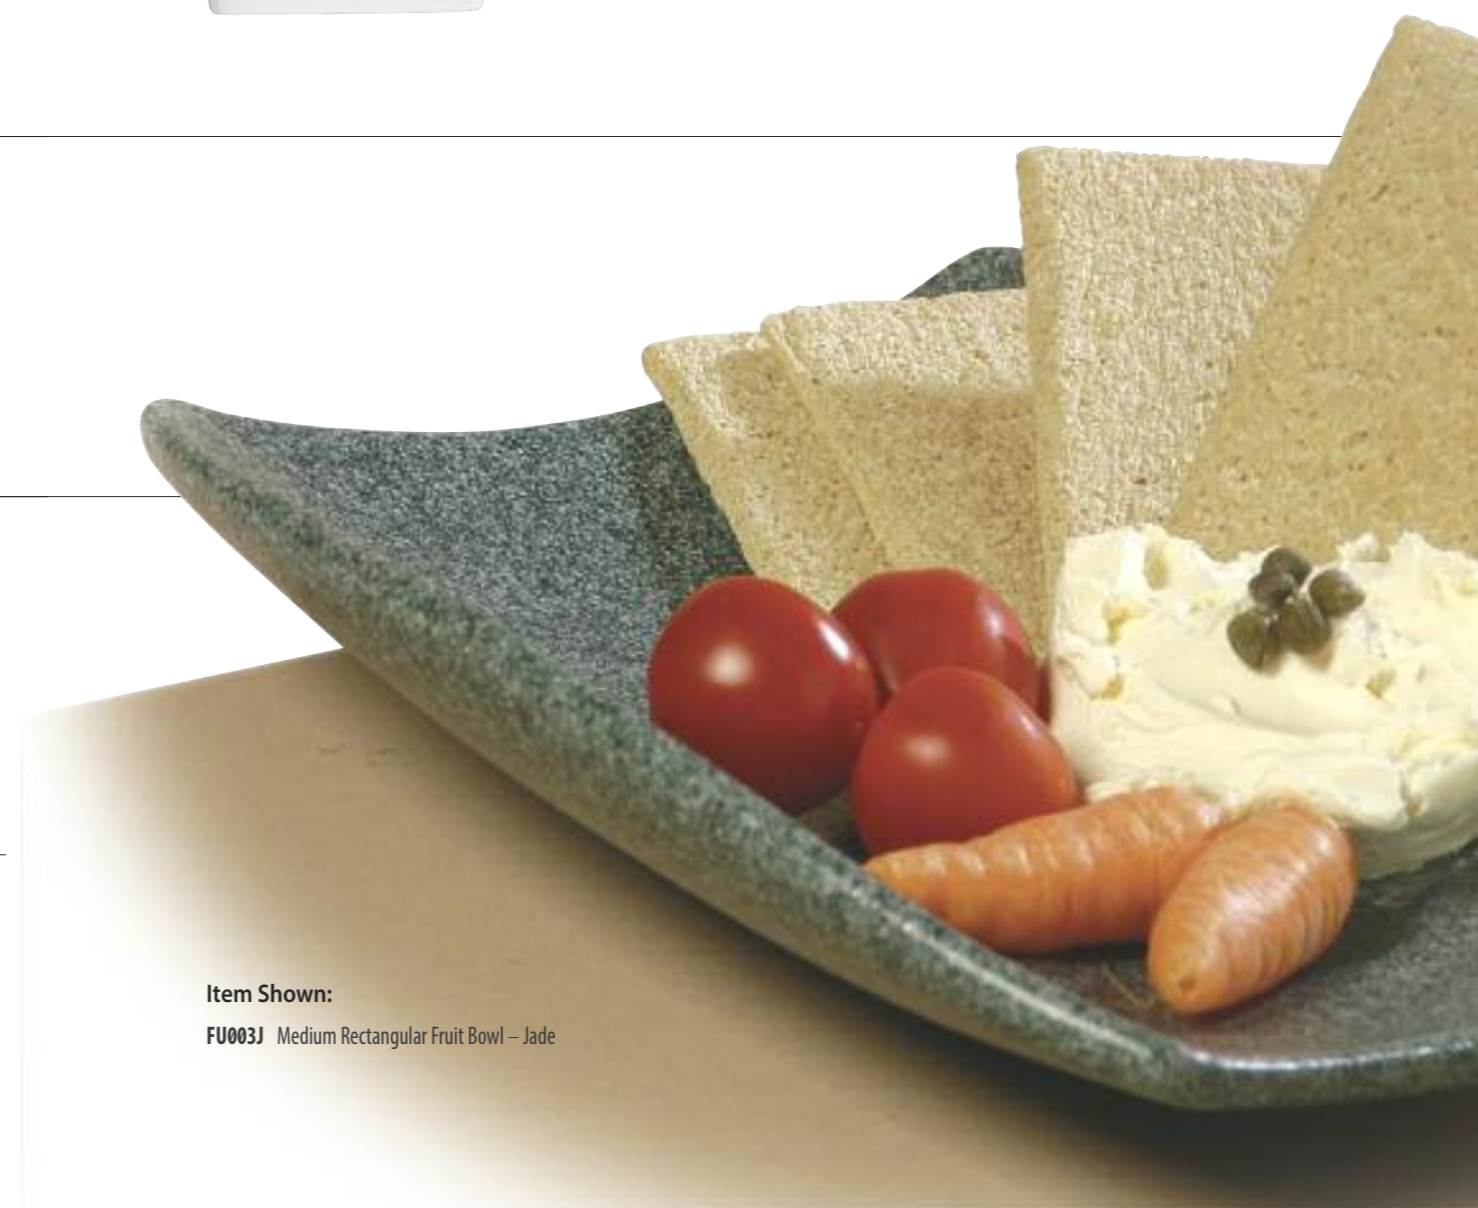

Rectangular Fruit Bowl with Lip

FUL04	Large Rectangular Fruit Bowl w/Lip	135.2 oz (4 lt)	21" x 12" x 4.7" (53.5cm x 30.5cm x 12cm)
FUL03	Medium Rectangular Fruit Bowl w/Lip	67.6 oz (1.5 lt)	14.25" x 9.75" x 2.7" (36cm x 25cm x 7cm)
FUL02	Small Rectangular Fruit Bowl w/Lip	50.7 oz (2 lt)	9.5" x 8" x 2" (24cm x 20cm x 5cm)
TFUL04	Large Rectangular Fruit Bowl w/Lip to fit Tile T0A1 & T0B1	135.2 oz (4 lt)	21" x 12" x 4.7" (53.5cm x 30.5cm x 12cm)

Rectangular China Bowl

BUD24	Large Rectangular China Bowl	84.54 oz (2.5 lt)	11.42" x 6.02" x 3.54" (29cm x 15.3cm x 9cm)

Fits Tile **T0A22 & T0B22**

BUD23	Medium Rectangular China Bowl	50.72 oz (1.5 lt)	9.06" x 5.12" x 3.15" (23cm x 13cm x 8cm)

Fits **T0A20, T0B20, T0A27 & T0B27**

Octagonal Tray

PU304	Octagonal Tray	118.35 oz (3.5 lt)	19.75" x 8" x 2.17" (50cm x 20cm x 5.5cm)

Rectangular Casserole

PUD04	Large Rectangular Casserole	185.9 oz (5.5 lt)	17.9" x 12.6" x 3.1" (45.5cm x 32cm x 8cm)
PUD03	Medium Rectangular Casserole	101.4 oz (3 lt)	14.6" x 9.4" x 2.7" (37cm x 24cm x 7cm)
PUD02	Small Rectangular Casserole	33.8 oz (1 lt)	10" x 6.5" x 2.3" (25.4cm x 16.5cm x 6cm)
TPUD03	Medium Rectangular Casserole Fits Tile T0A10 & T0B10	101.4 oz (3 lt)	14.6" x 9.4" x 2.7" (37cm x 24cm x 7cm)
TPUD02	Small Rectangular Casserole Fits T0A21 & T0B21	33.8 oz (1 lt)	10" x 6.5" x 2.3" (25.4cm x 16.5cm x 6cm)

Rectangular Bowl

IU103	Rectangular Bowl	104.8 oz (3.1 lt)	12.2" x 7.1" x 3.7" (31cm x 18cm x 9.5cm)

Item Shown:
FU003J Medium Rectangular Fruit Bowl – Jade

Measurements given are: Length x Width x Height

Available colors (23).
See page 2 for details.